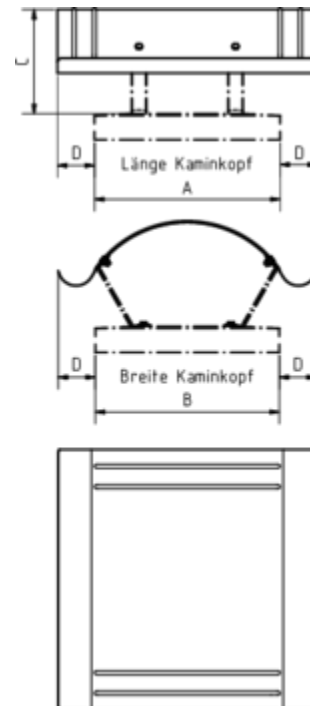

Technical data sheet

“NAPOLEON” CHIMNEY HOOD

Article No.: 54028
Nominal size [mm]:
Material: Stainless steel

Dimensions [mm]:

A	B	C	D
450-1200	450-1200	280	100

Note:

Ordering size is the size of the chimney. Up to and including 800 mm, 4 adjustable feet, order lengths of 850 mm and above with 6 adjustable feet separately